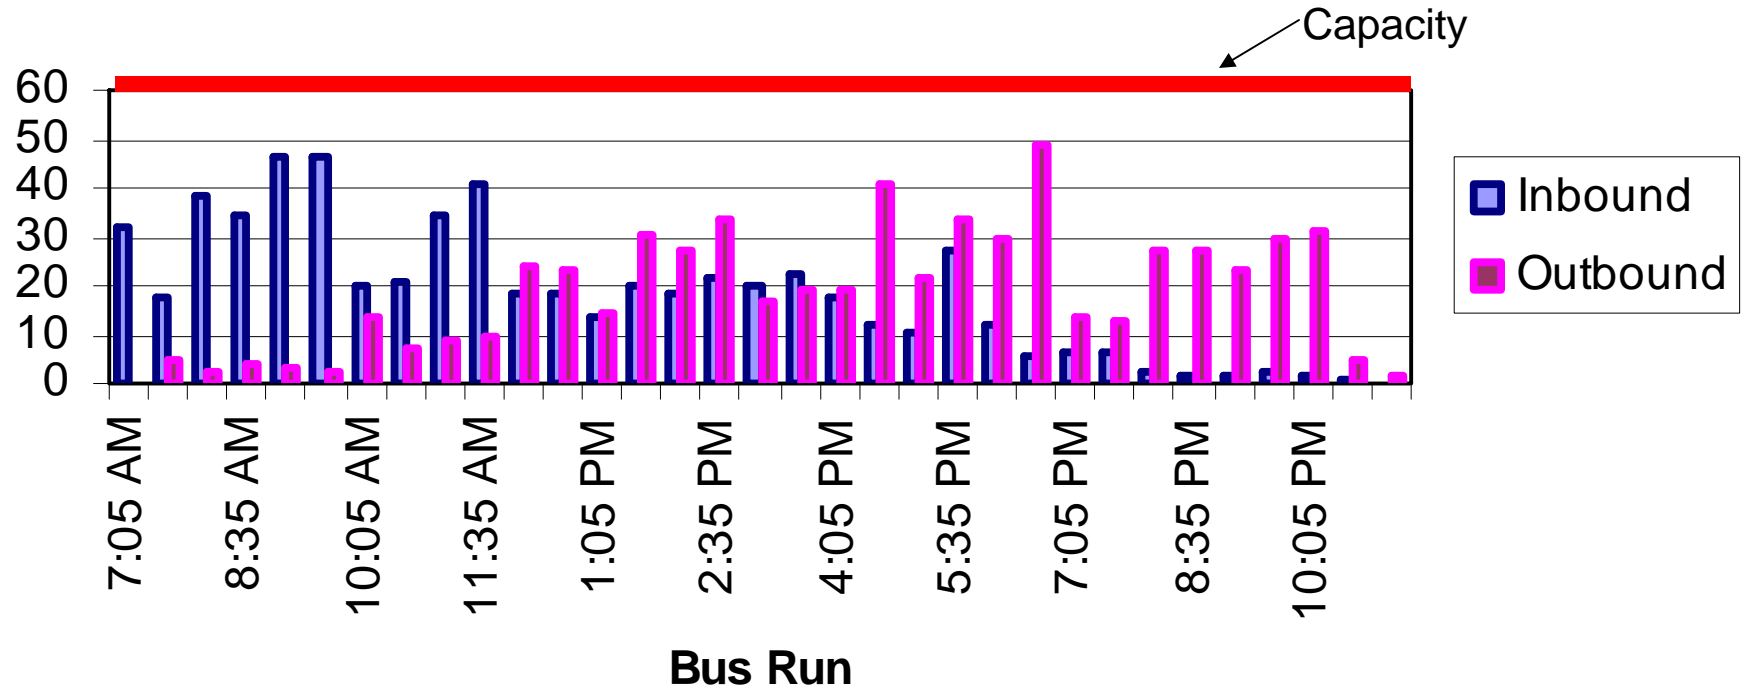

# CSI Ferry Shuttle Average Ridership

Average Riders Per Bus

Capacity

- Inbound
- Outbound