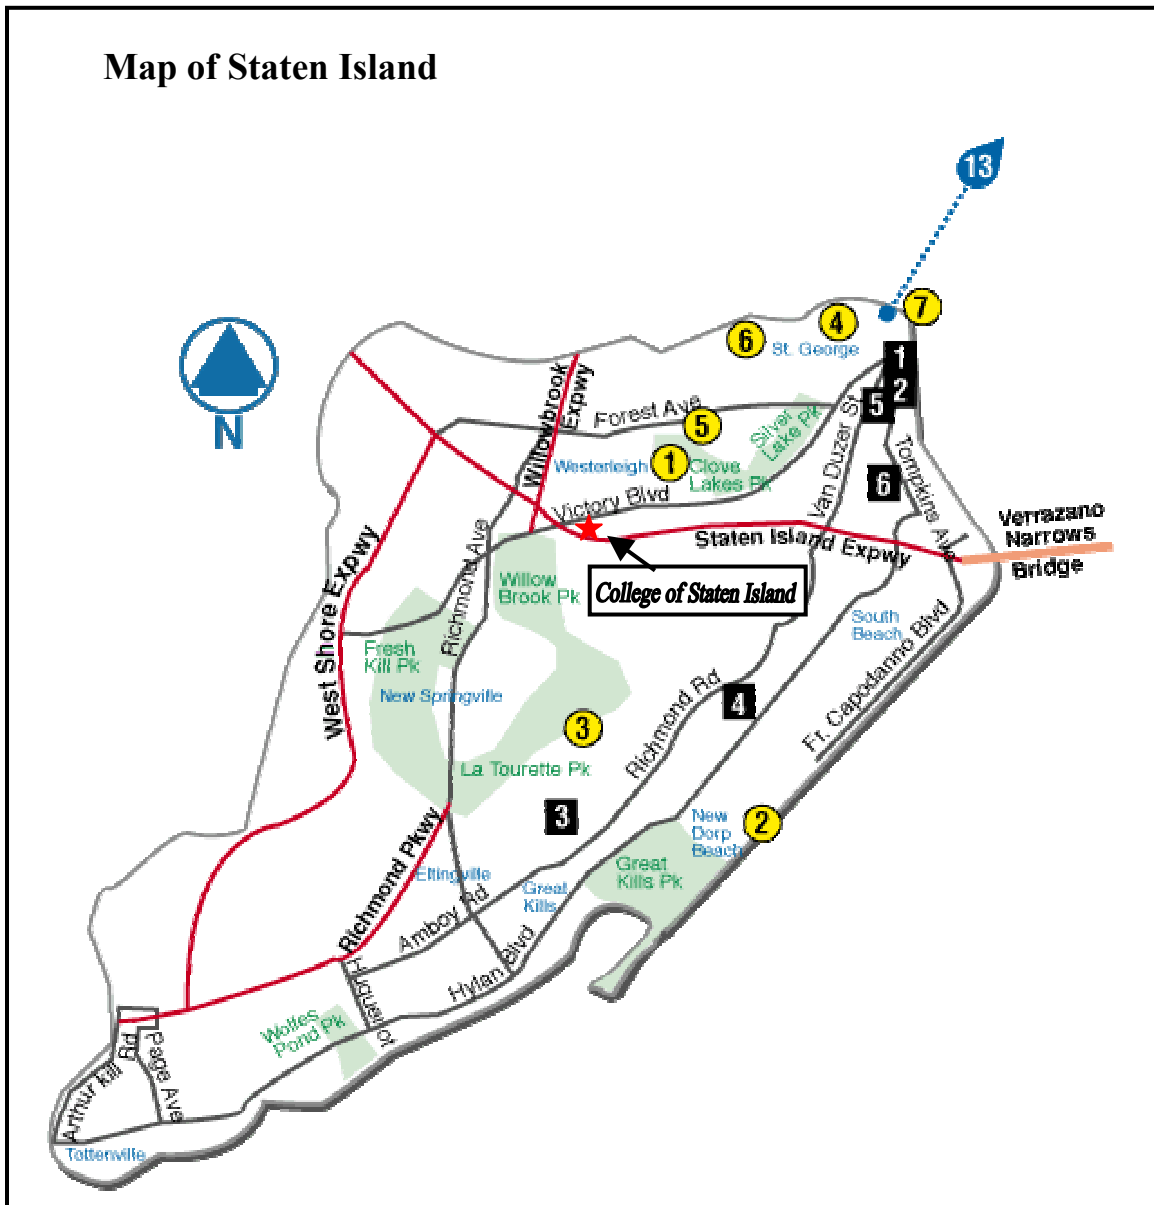

Map of Staten Island

Legend - Staten Island

- -Arterials
- -Roads/Streets
- - - -Tunnels
- - - - - -Ferries
- -Bridges
- -Parks

Attractions

Parking Facilities

- 1 - Clove Lakes Park
- 2 - Gateway National Recreation Area
- 3 - Historic Richmond Town
- 4 - SI Institute of Arts & Sciences
- 5 - SI Zoo
- 6 - Snug Harbor
- 7 - Staten Island Ferry

1/2 - [Ferry Terminal South #1 & North #2 Municipal Parking Fields](#)

- 3 - [Great Kills Municipal Parking Field](#)
- 4 - [New Dorp Municipal Parking Garage](#)
- 5 - [St. George Municipal Parking Field](#)
- 6 - [Stapleton Municipal Parking Field](#)

Ferry Services

- 13- [St. George, Staten Island to South Ferry](#)

Source: [New York City Department of Transportation](#)