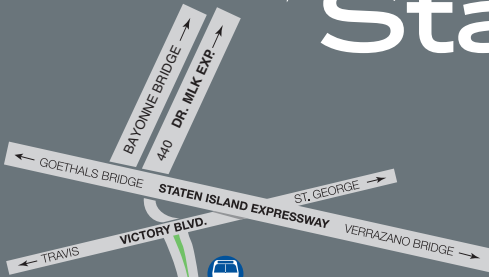

THE CITY UNIVERSITY
OF NEW YORK

College of Staten Island

VICTORY BOULEVARD
North Entrance

S62 S93 Campus Shuttle Ferry Shuttle

North Campus

Astrophysical Observatory	6N
Business, School of	3N
Campus Center	1C
Campus Services and Central Plant	1M
Children's Center	2R
Computer Science	1N
Dolphin Cove North, South	1H, 2H
Engineering Science and Physics	1N
Engineering Technologies	4N
Health Sciences, School of	
Physical Therapy	5N
History	Marchi Hall, 2N
Political Science, Economics, and Philosophy	Marchi Hall, 2N
Sports and Recreation Center	1R
Future Use	2M

Administration Loop

Center for the Arts	1P
North Administration	2A
South Administration	1A
West Administration	3A